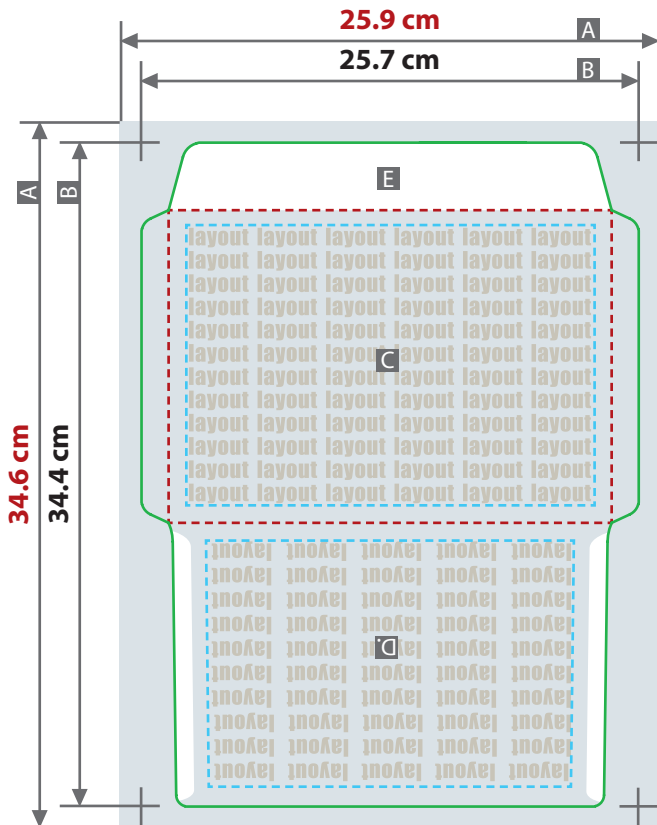

Envelopes with custom print inside

C5. no window, full-coverage print

① External: full colour print, CMYK

② Internal: Single colour, black (grayscale)

See appendix:
1:1 template ① + ②

ATTENTION: Please remove the template before saving the print file!

! The file orientation must match that of the template.

- A = file size
 - B = final format
 - C = front
 - D = reverse
 - E = glue strip
- Unprinted area
 - Partially visible area

Folded finished size
22.9 cm x 16.2 cm
Bleed (x)
1 mm
Safety distance (y)
10 mm