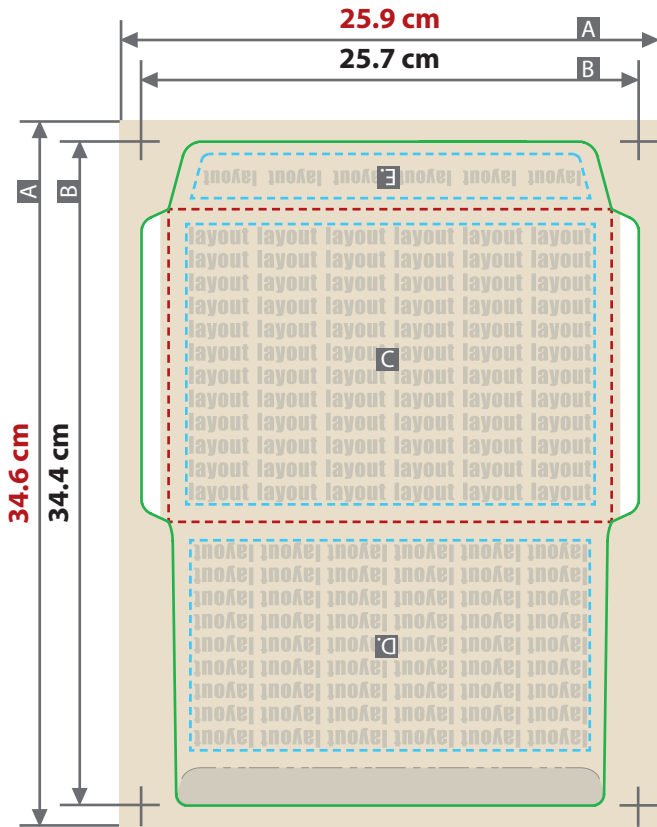

Envelopes with custom print inside

C5. no window, full-coverage print

① External: full colour print, CMYK

② Internal: Single colour, black (grayscale)

See appendix:
1:1 template ① + ②

ATTENTION: Please remove the template before saving the print file!

! The file orientation must match that of the template.

- A = file size
 - B = final format
 - C = front
 - D = reverse
 - E = glue strip
- Unprinted area
 - Partially visible area

Folded finished size
22.9 cm x 16.2 cm
Bleed (x)
1 mm
Safety distance (y)
10 mm