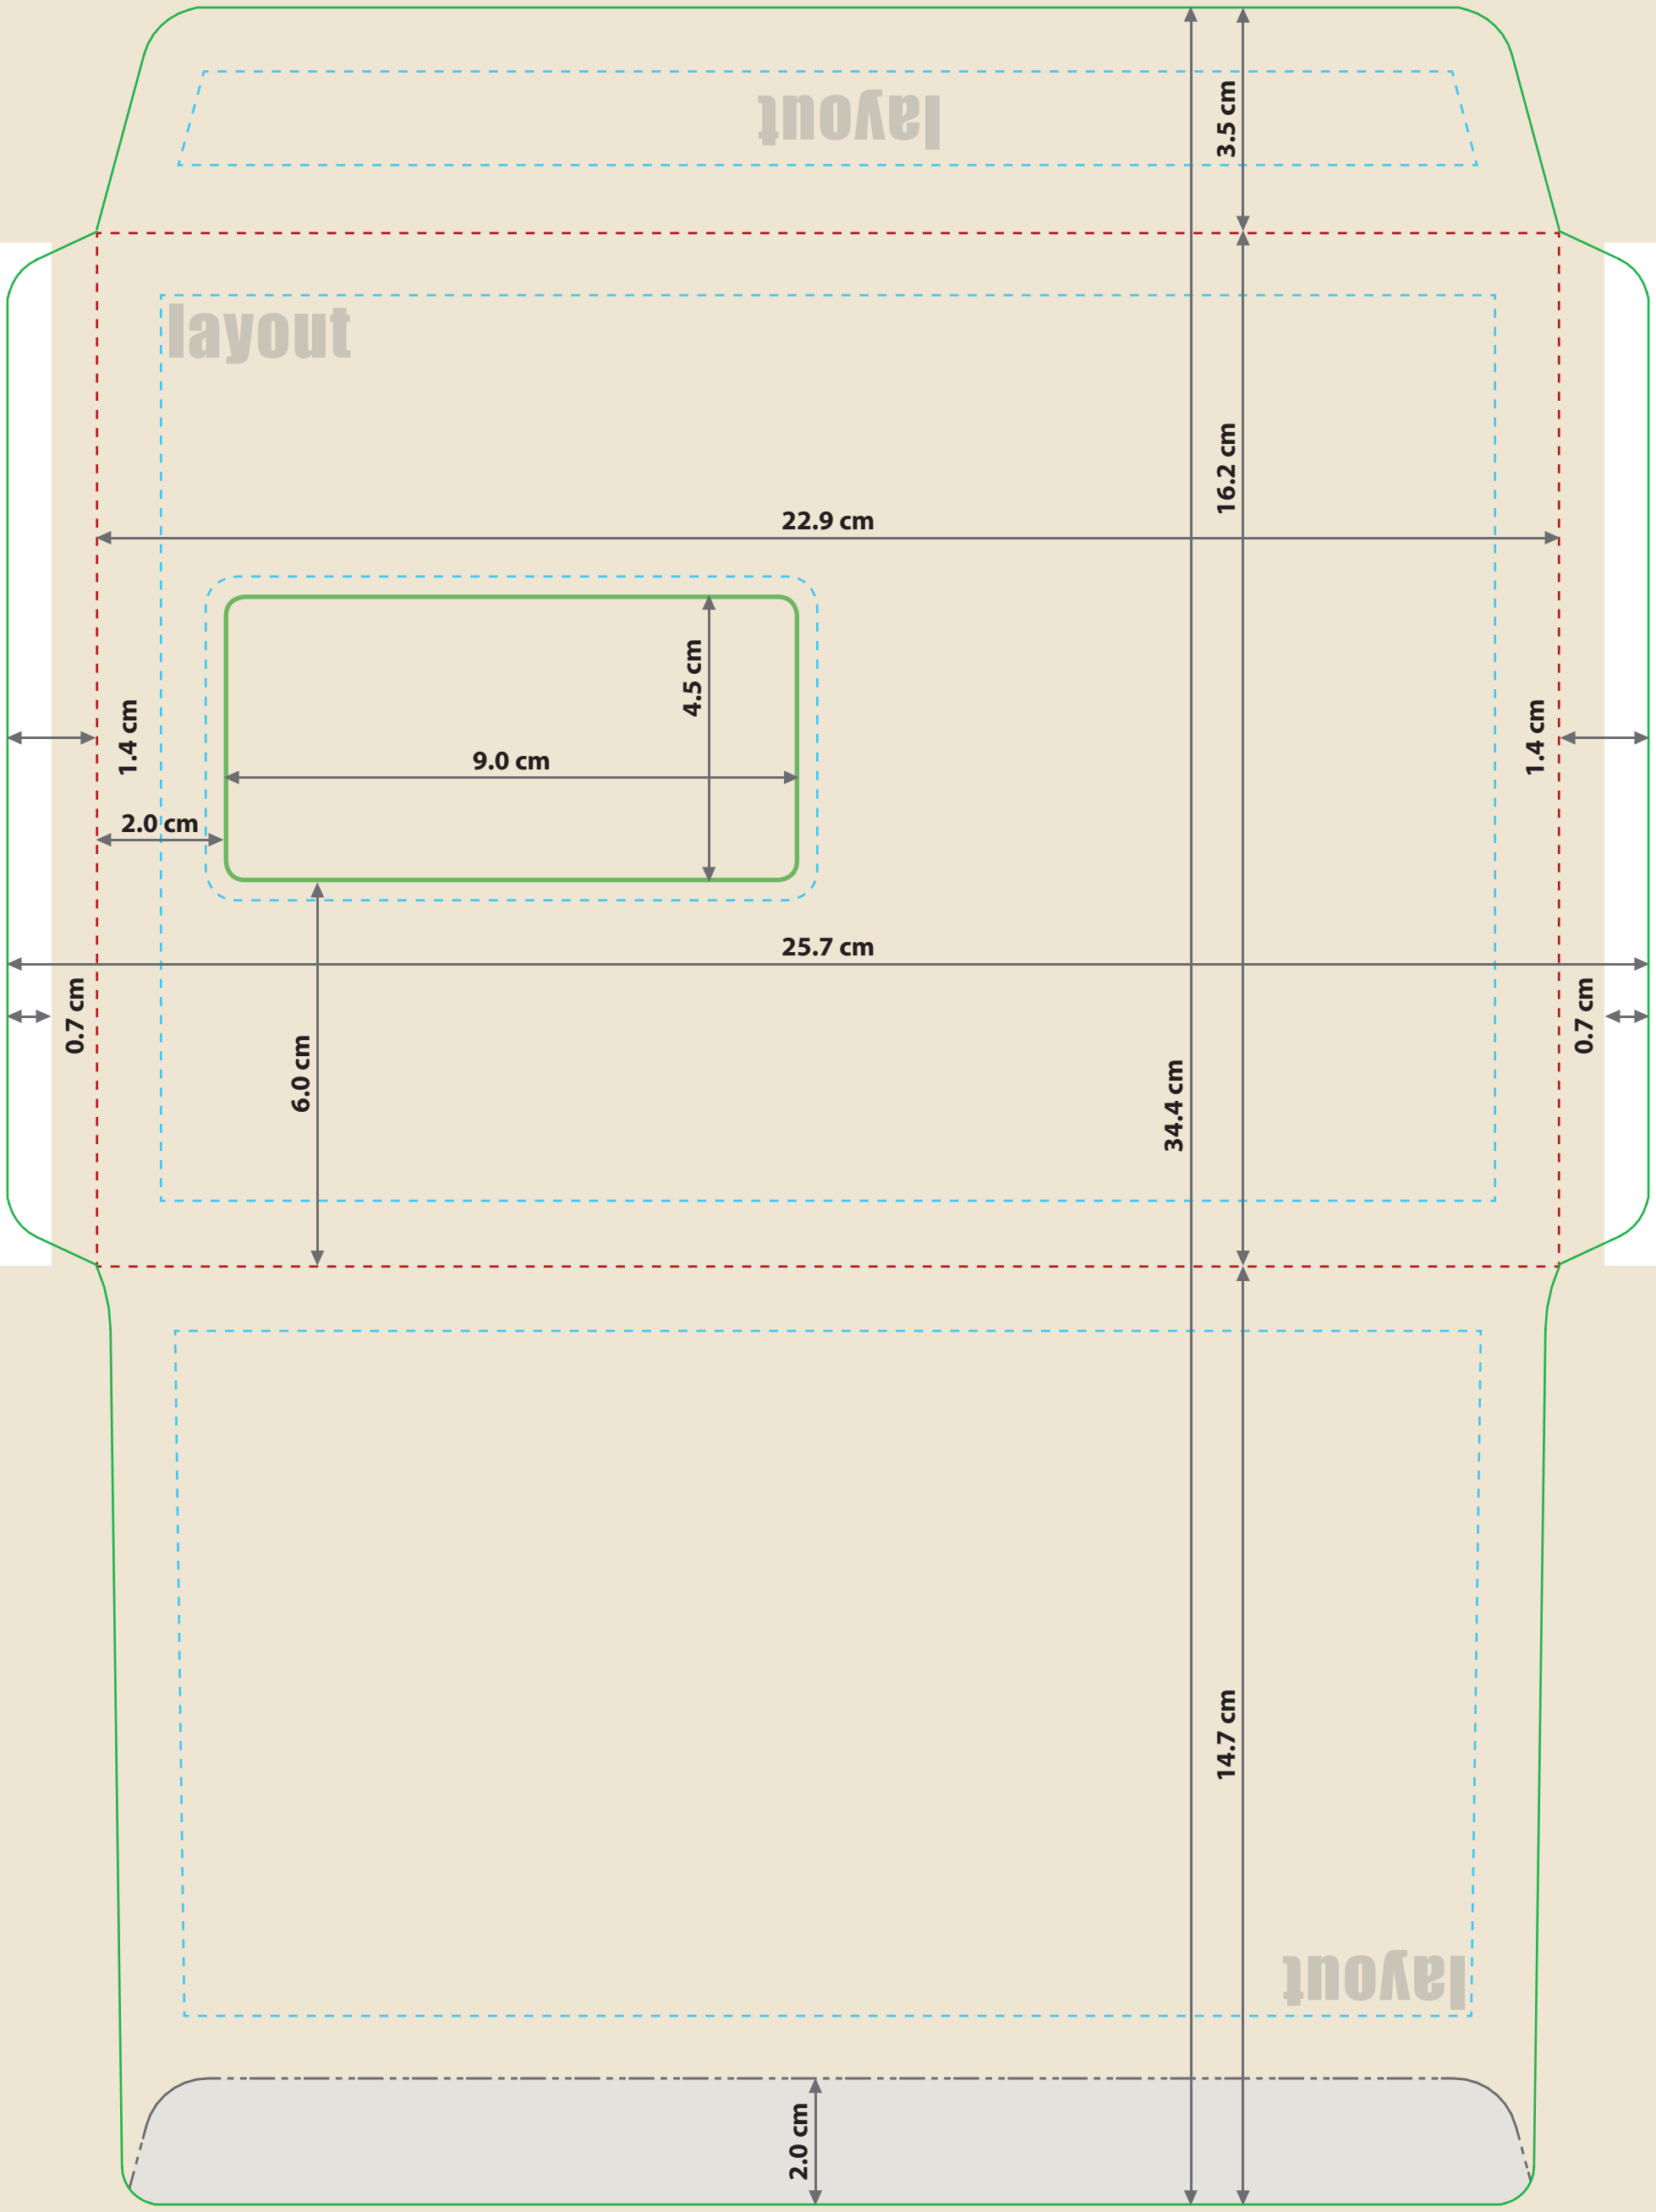

! The file orientation must match that of the template.

Window (F):
Do not leave space for the window!
Safety clearance 3mm from edge of window
Corner radius 4 mm

- A = file size
- B = final format
- C = front
- D = reverse
- E = glue strip
- F = window

- Unprinted area
- Partially visible area

Folded finished size
22.9 cm x 16.2 cm
Bleed (x)
1 mm
Safety distance (y)
10 mm

layout

layout

layout

3.5 cm

16.2 cm

22.9 cm

1.4 cm

4.5 cm

9.0 cm

1.4 cm

2.0 cm

25.7 cm

0.7 cm

6.0 cm

34.4 cm

0.7 cm

14.7 cm

2.0 cm