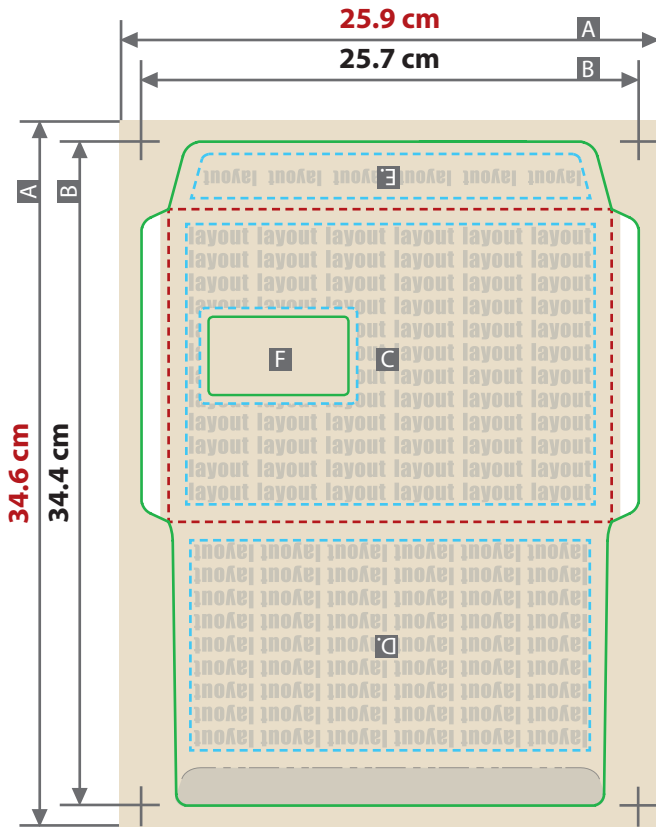

Envelopes with custom print inside
C5. window on the left, full coverage print

① **External:** full colour print, CMYK