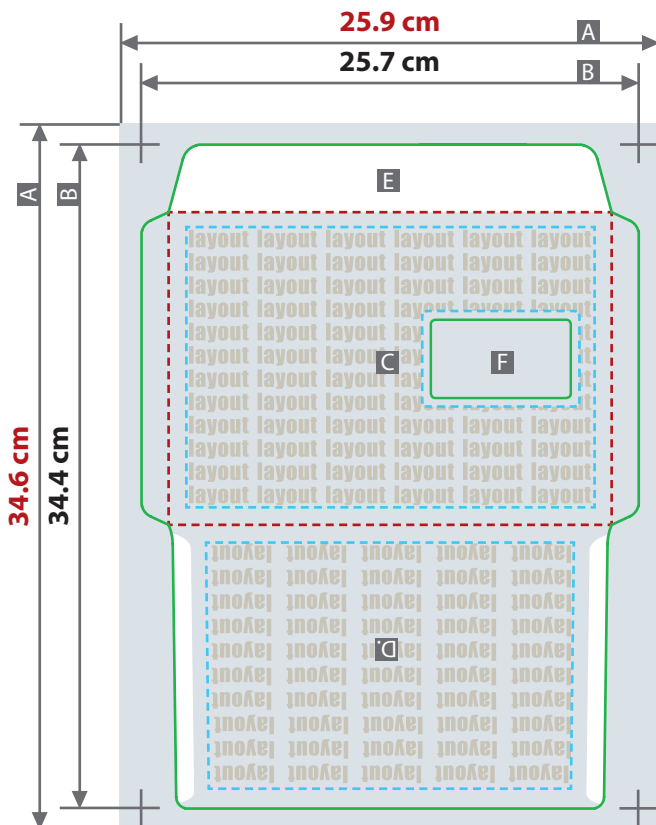

② **Internal:** Single colour, black (grayscale)