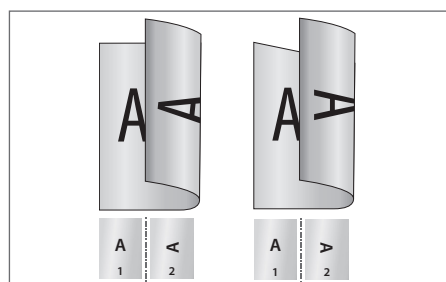

### › Format orientation

- Deliver **all** document pages (1. 2. 3 etc.) in your chosen and the same format orientation: Portrait or landscape
- It is not possible to mix portrait and landscape
- The format orientation needs to be created in the design programme - please do not rotate any of the pages in the print PDF
- Format orientation must match the read direction in the file

### › Different read directions in design for double sided prints

Please be aware that, in case of a different read direction (A) in a double sided print, the unfinished flat sheets are rotated 180 around their vertical axis. Please choose the orientation (rotation) accordingly in your design.