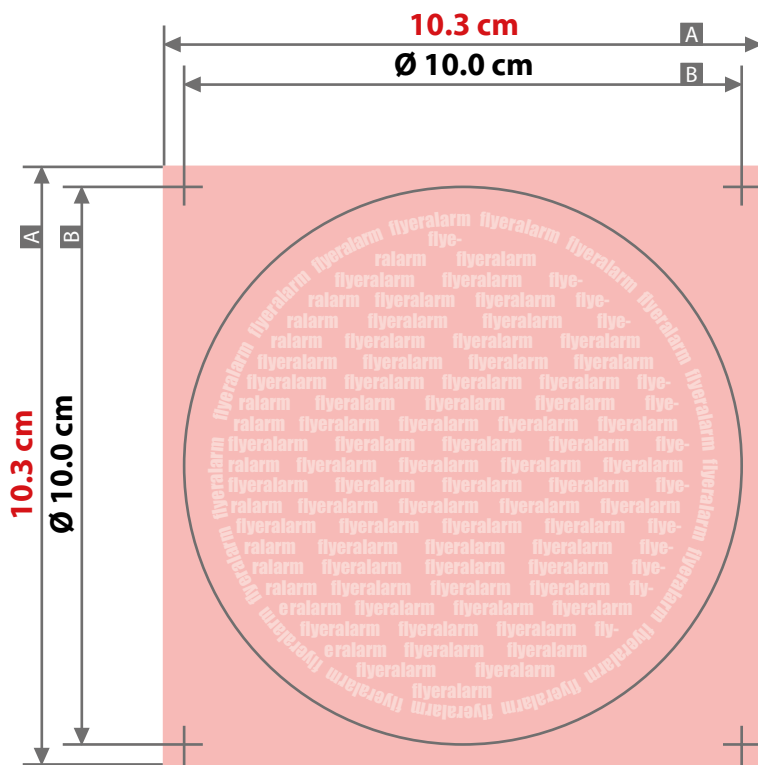

### › Different read directions in design for double sided prints

Please be aware that, in case of a different read direction (A) in a double sided print, the unfinished flat sheets are rotated 180 around their vertical axis. Please choose the orientation (rotation) accordingly in your design.

Portrait

Landscape

Portrait single fold

Landscape single fold

# Beer mat round, diameter 10.0 cm

Sketches are not to scale  
Alignment of text serves as example only

Safety distance (y)  
3 mm

A = Artwork format  
B = Finished format  
C = Illustration of finished format