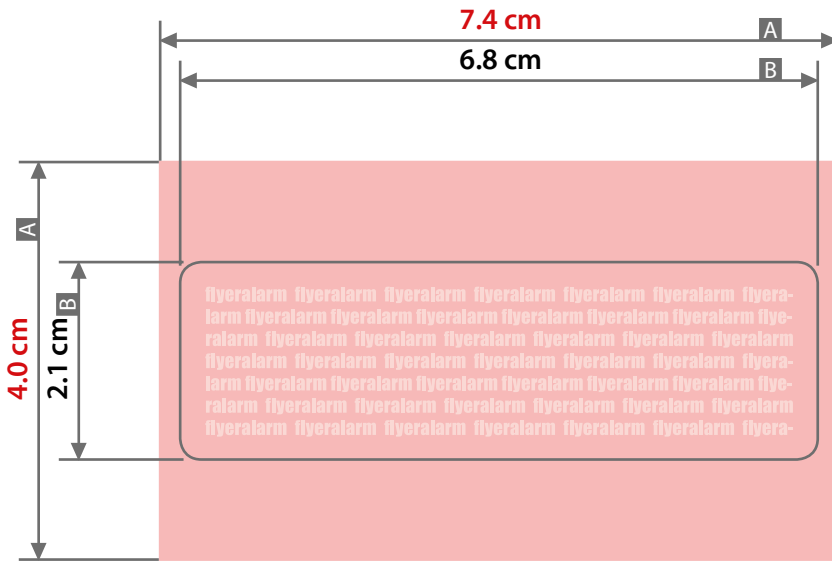

Sticker

6.8 cm x 2.1 cm

Sketches are not to scale

Safety distance (y)
2 mm

A = Artwork format
B = Finished format
C = Illustration of finished format

! Corner radius = 3 mm

Sticker
6.8 cm x 2.1 cm

**ATTENTION: template must be
removed from final artwork!**

- Finished format**
- Safety distance to finished format**